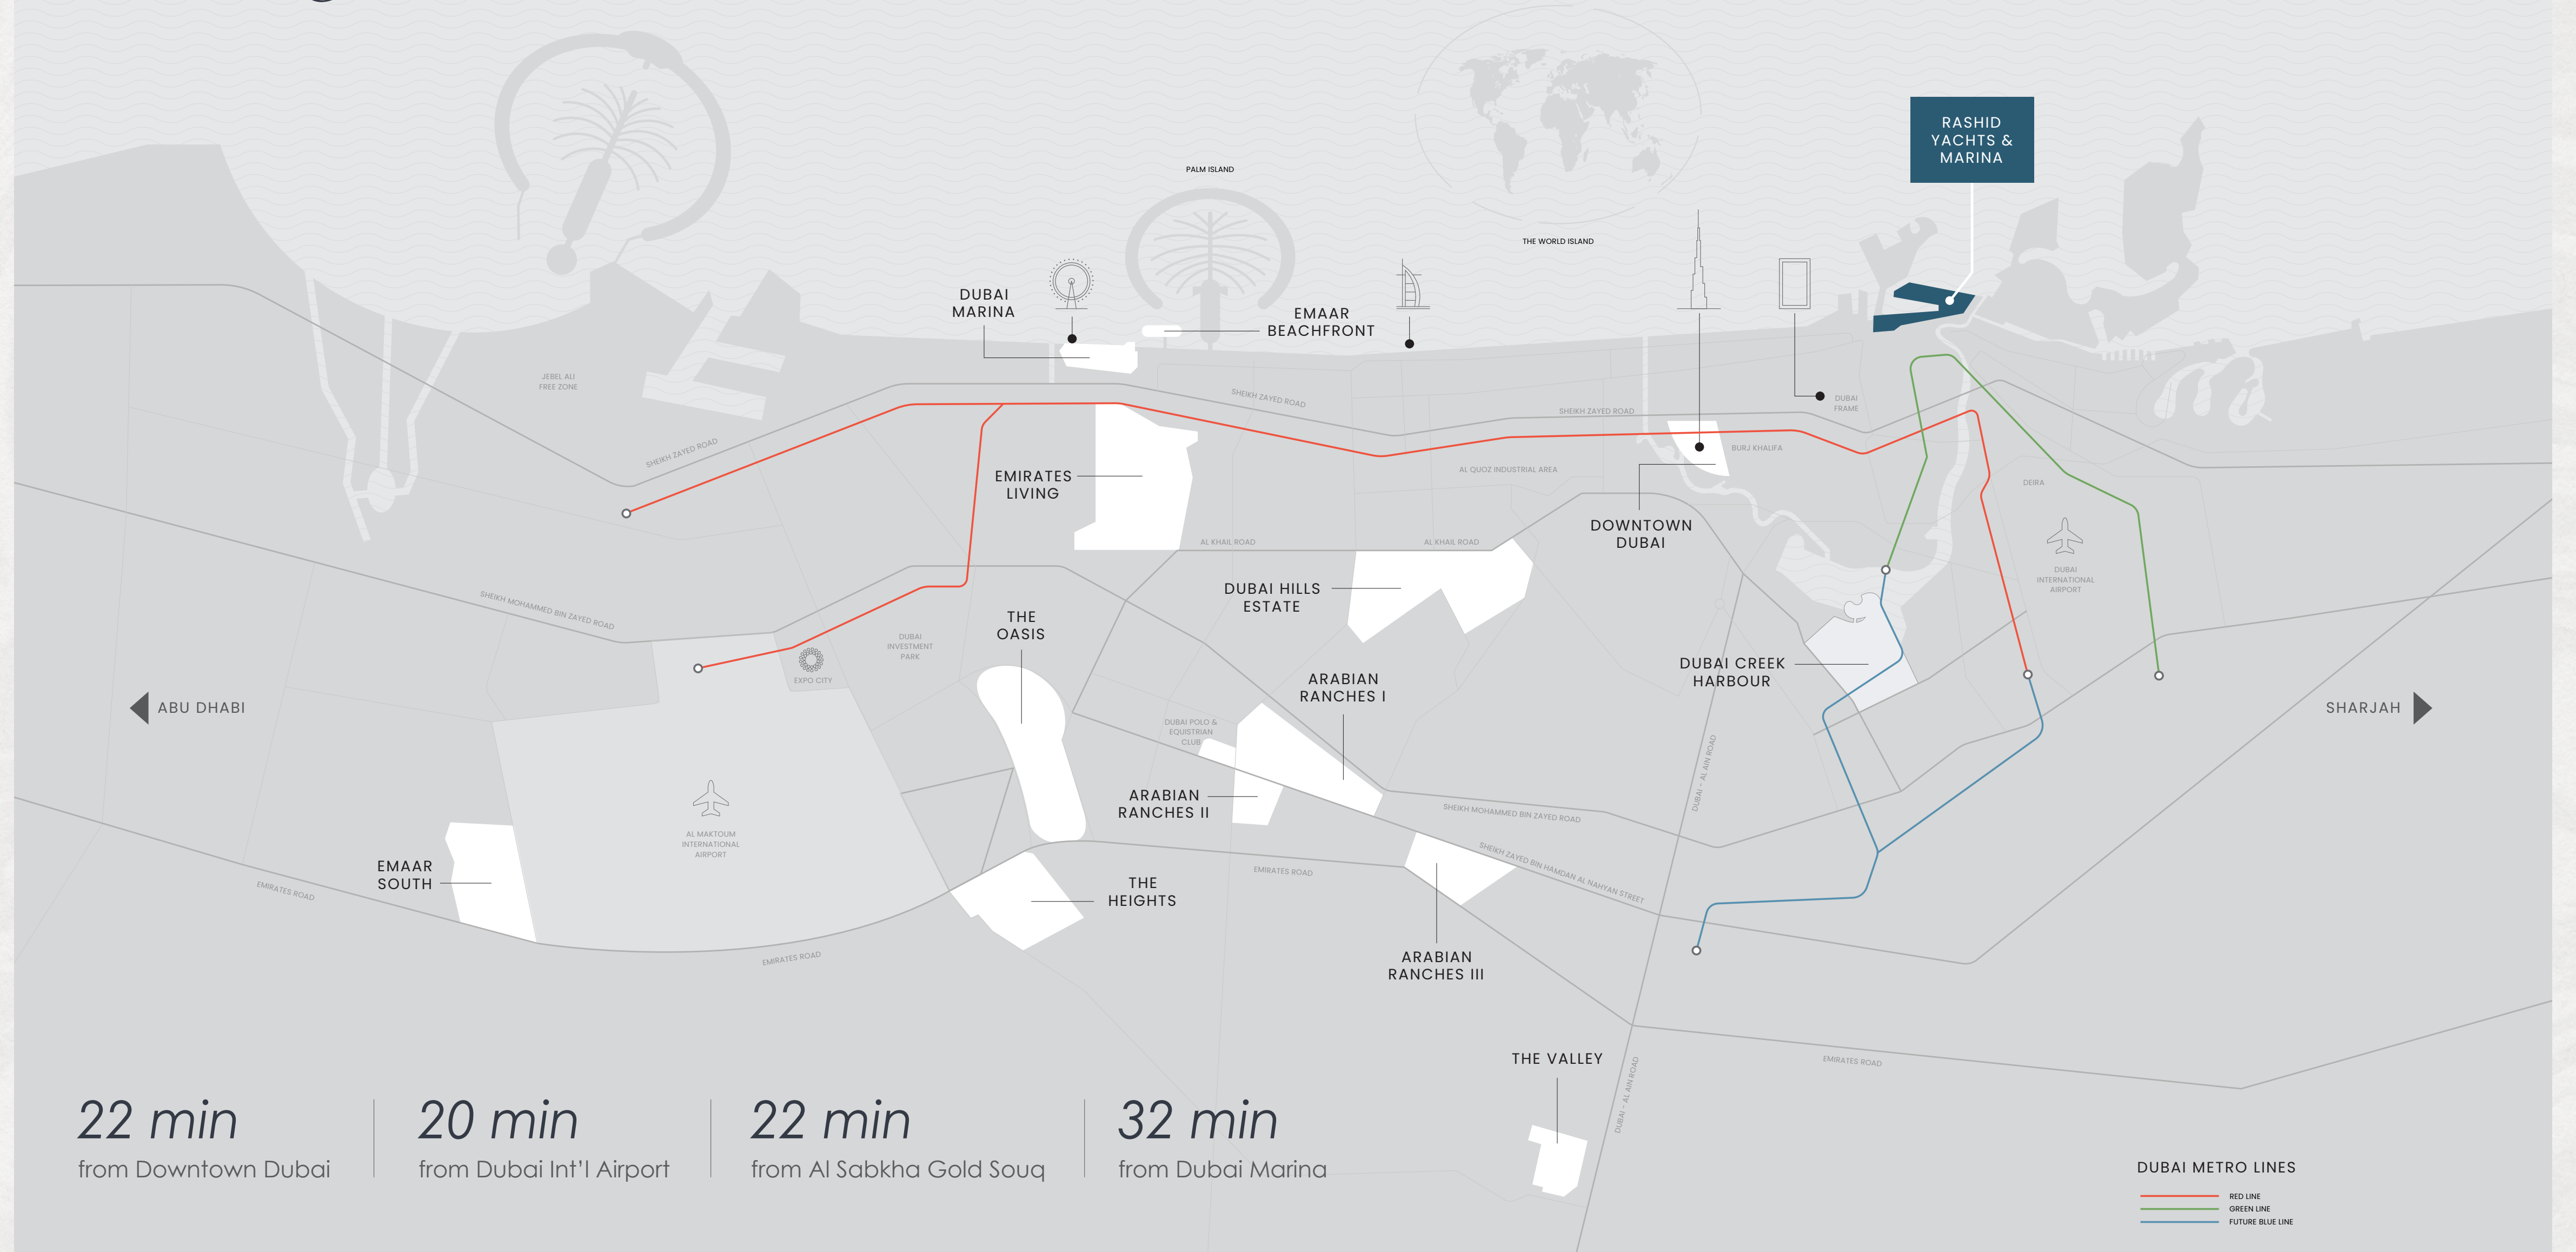

Marina VIEWS
RASHID YACHTS & MARINA

EMAAR

Marina Living

in Dubai

Rashid Yachts & Marina

The new global destination for discerning yacht owners to experience Dubai's buzzing scene in an elegant environment where beauty and luxury collide. Designed to encapsulate the ultimate modern waterfront architecture, it combines luxury residences and a full-service marina with an appealing mix of restaurants and shops, creating a unique definition of living at sea.

Generous Promenades

World-Class Superyacht Marina

Signature Hotels

QE2 Hotel

Perfectly Connected

Welcome to Marina Views

World Class Super Yacht Hub

The new Marina at Rashid Yachts & Marina offers convenient, hassle-free access to Dubai, accommodating 430 wet berths for yachts up to 100m long with a range of flexible berthing options, from a single night through to seasonal and annual stays.

EMAAR

boutique

XYZ

COFFEE

RESTAURANT

VIRGAMI

In the Heart *of it All*

Marina Views is a luxurious residential haven nestled in the coveted Rashid Yachts & Marina community, complemented with modern amenities, beautiful scenery, and access to exciting local hotspots. It is the perfect place to relax and explore in proximity to some of Dubai's most exciting attractions.

A Gateway to Timeless Elegance

Immerse yourself in the rich history of Dubai and indulge in the convenience of being just a stone's throw away from Downtown. Marina Views offers unrivalled proximity to the city's most renowned landmarks. Indulge in the captivating blend of timeless traditions and modern dynamism that Dubai has to offer.